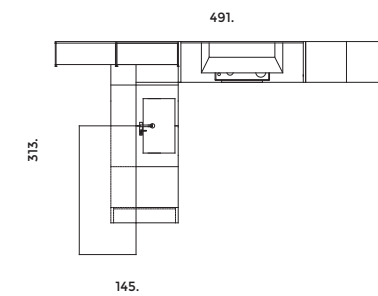

Basi: Frassino dogato Bianco Alba
Pensili metallo: laccato Frost
Cappa: laccato Frost / Frassino Bianco Alba
Top e schienale: ceramica Bianco Venato Extra
Colonne: Frassino Bianco Alba
Zoccolo basi: impiallacciato Bianco Alba
Base cabinets: Bianco Alba ash beadboard
Metal wall units: Frost lacquer
Hood: Frost lacquer / Bianco Alba ash
Worktops and backs: Bianco Venato Extra ceramic
Tall units: Bianco Alba ash
Base cabinet plinths: Bianco Alba veneer